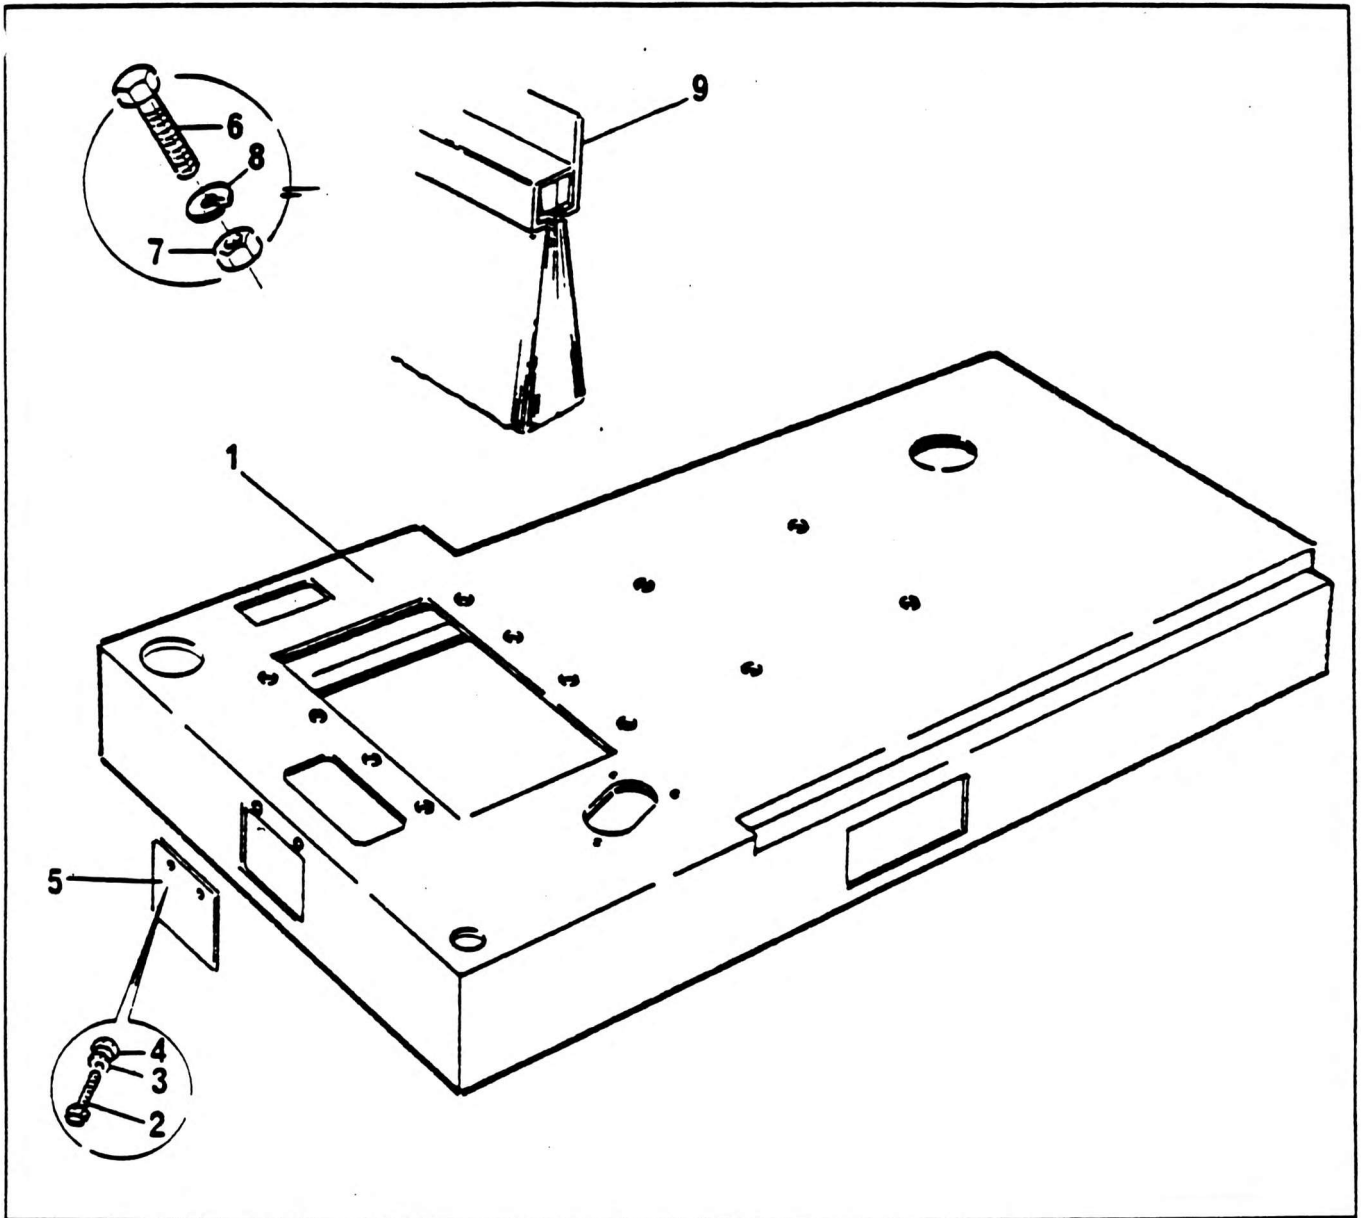

BASE ASSEMBLY TURNTABLE CAB

NO	PART NO	QTY	DESCRIPTION	NO	PART NO	QTY	DESCRIPTION
1	6-061-990052	1	Base Weld Assy Super Cab				
2	7-126-151053	2	Screw M6 x 16 Lg				
3	7-951-150210	2	Washer Spring M6				
4	7-661-150003	2	Nut M6				
5	6-705-992507	1	Plate Blanking				
6	7040018	4	Screw 2BA x 1/4" Lg				
7	7060103	4	Nut Lock 2BA				
8	7067203	4	Washer Spring 3/16" Dia.				
9	8385628	2	Draught Excluder				